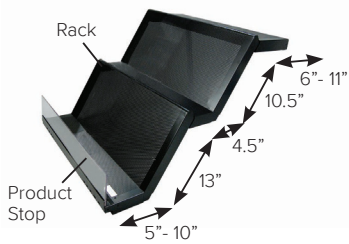

# Fresh-Fit® High Profile Racks

**Fresh-Fit® Adjustable  
13/12 Produce Rack**

- Designed to provide a full looking display using less product
- Top tray adjusts from 6" to 11" and bottom tray adjusts from 5" to 10" D to fit most standard produce wall cases
- Aluminum left and right dividers are available

**Fresh-Fit® Adjustable  
5/12 Rack**

- Top tray adjusts from 16" D to 26" D and bottom tray adjusts from 5" D to 9" D to fit most standard produce wall cases
- Rack has 5" H front well and 12" rise to create a massive display with less product
- Available clear 4" H divider runs front-to-back to organize product

**Fresh-Fit® Adjustable  
5/10 Rack**

- 5/10 rack has 10" H rise; top tray adjusts from 16" D to 26" D and bottom tray adjusts from 5" D to 9" D to fit most standard produce wall cases
- Available 4" H clear plastic divider runs front-to-back to organize product

**Fresh-Fit® Adjustable  
5/7 Wall Rack**

- Top tray adjusts from 17" D to 26" D; fits most standard produce wall cases
- Rack accommodates either the 4" H black metal or 4" H clear plastic dividers to organize product