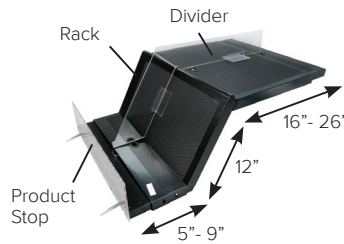

# Fresh-Fit® High Profile Racks

**Fresh-Fit® Adjustable  
13/12 Produce Rack**

- Designed to provide a full looking display using less product
- Top tray adjusts from 6" to 11" and bottom tray adjusts from 5" to 10" D to fit most standard produce wall cases
- Aluminum left and right dividers are available

**Fresh-Fit® Adjustable  
5/12 Rack**

- Top tray adjusts from 16" D to 26" D and bottom tray adjusts from 5" D to 9" D to fit most standard produce wall cases
- Rack has 5" H front well and 12" rise to create a massive display with less product
- Available clear 4" H divider runs front-to-back to organize product

**Fresh-Fit® Adjustable  
5/10 Rack**

- 5/10 rack has 10" H rise; top tray adjusts from 16" D to 26" D and bottom tray adjusts from 5" D to 9" D to fit most standard produce wall cases
- Available 4" H clear plastic divider runs front-to-back to organize product

**Fresh-Fit® Adjustable  
5/7 Wall Rack**

- Top tray adjusts from 17" D to 26" D; fits most standard produce wall cases
- Rack accommodates either the 4" H black metal or 4" H clear plastic dividers to organize product