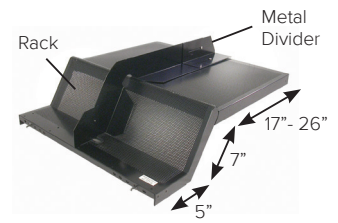

# Fresh-Fit® High Profile Racks

**Fresh-Fit® Adjustable  
13/12 Produce Rack**

- Designed to provide a full looking display using less product
- Top tray adjusts from 6" to 11" and bottom tray adjusts from 5" to 10" D to fit most standard produce wall cases
- Aluminum left and right dividers are available

**Fresh-Fit® Adjustable  
5/12 Rack**

- Top tray adjusts from 16" D to 26" D and bottom tray adjusts from 5" D to 9" D to fit most standard produce wall cases
- Rack has 5" H front well and 12" rise to create a massive display with less product
- Available clear 4" H divider runs front-to-back to organize product

**Fresh-Fit® Adjustable  
5/10 Rack**

- 5/10 rack has 10" H rise; top tray adjusts from 16" D to 26" D and bottom tray adjusts from 5" D to 9" D to fit most standard produce wall cases
- Available 4" H clear plastic divider runs front-to-back to organize product

**Fresh-Fit® Adjustable  
5/7 Wall Rack**

- Top tray adjusts from 17" D to 26" D; fits most standard produce wall cases
- Rack accommodates either the 4" H black metal or 4" H clear plastic dividers to organize product