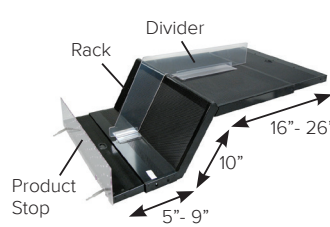

# Fresh-Fit® High Profile Racks

**Fresh-Fit® Adjustable  
13/12 Produce Rack**

- Designed to provide a full looking display using less product
- Top tray adjusts from 6" to 11" and bottom tray adjusts from 5" to 10" D to fit most standard produce wall cases
- Aluminum left and right dividers are available

**Fresh-Fit® Adjustable  
5/12 Rack**

- Top tray adjusts from 16" D to 26" D and bottom tray adjusts from 5" D to 9" D to fit most standard produce wall cases
- Rack has 5" H front well and 12" rise to create a massive display with less product
- Available clear 4" H divider runs front-to-back to organize product

**Fresh-Fit® Adjustable  
5/10 Rack**

- 5/10 rack has 10" H rise; top tray adjusts from 16" D to 26" D and bottom tray adjusts from 5" D to 9" D to fit most standard produce wall cases
- Available 4" H clear plastic divider runs front-to-back to organize product

**Fresh-Fit® Adjustable  
5/7 Wall Rack**

- Top tray adjusts from 17" D to 26" D; fits most standard produce wall cases
- Rack accommodates either the 4" H black metal or 4" H clear plastic dividers to organize product